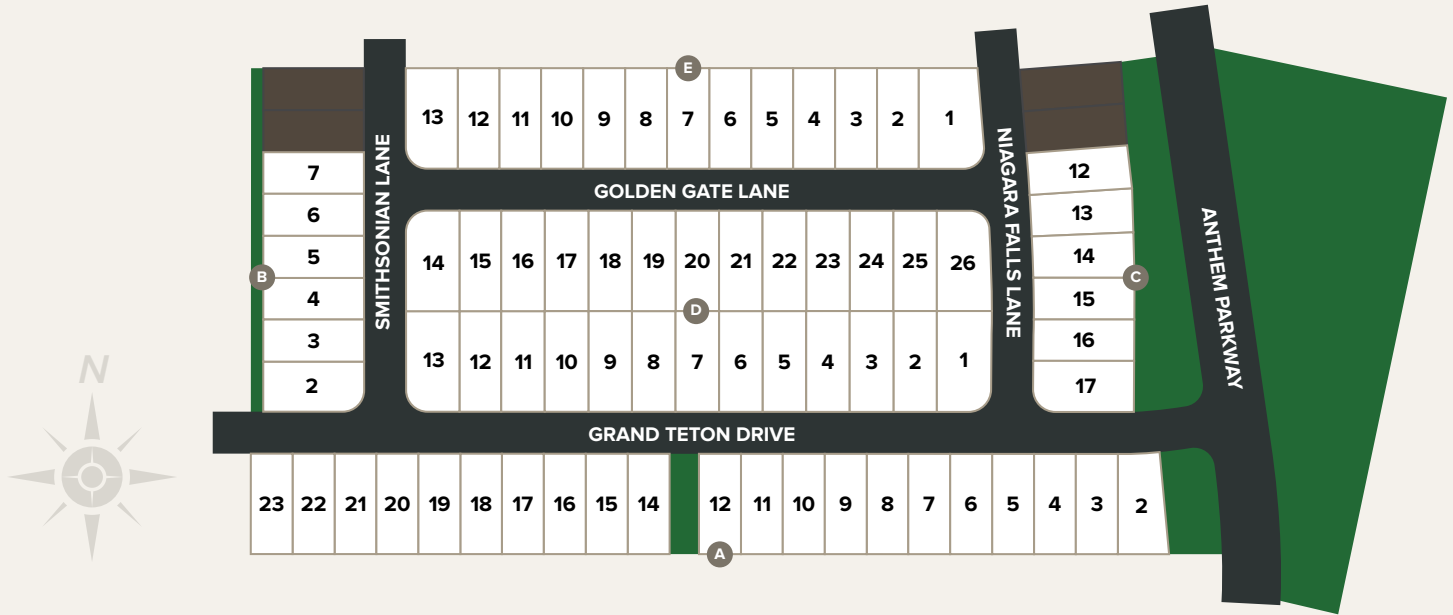

ANTHEM
COMMUNITY

Ask a sales associate
which homesites
are available.

MODEL HOME

131 Grand Teton Drive
Kyle, TX 78640

HOURS OF OPERATION

Sunday & Monday:

Noon to 6 pm

Tuesday-Saturday:

10 am to 6 pm