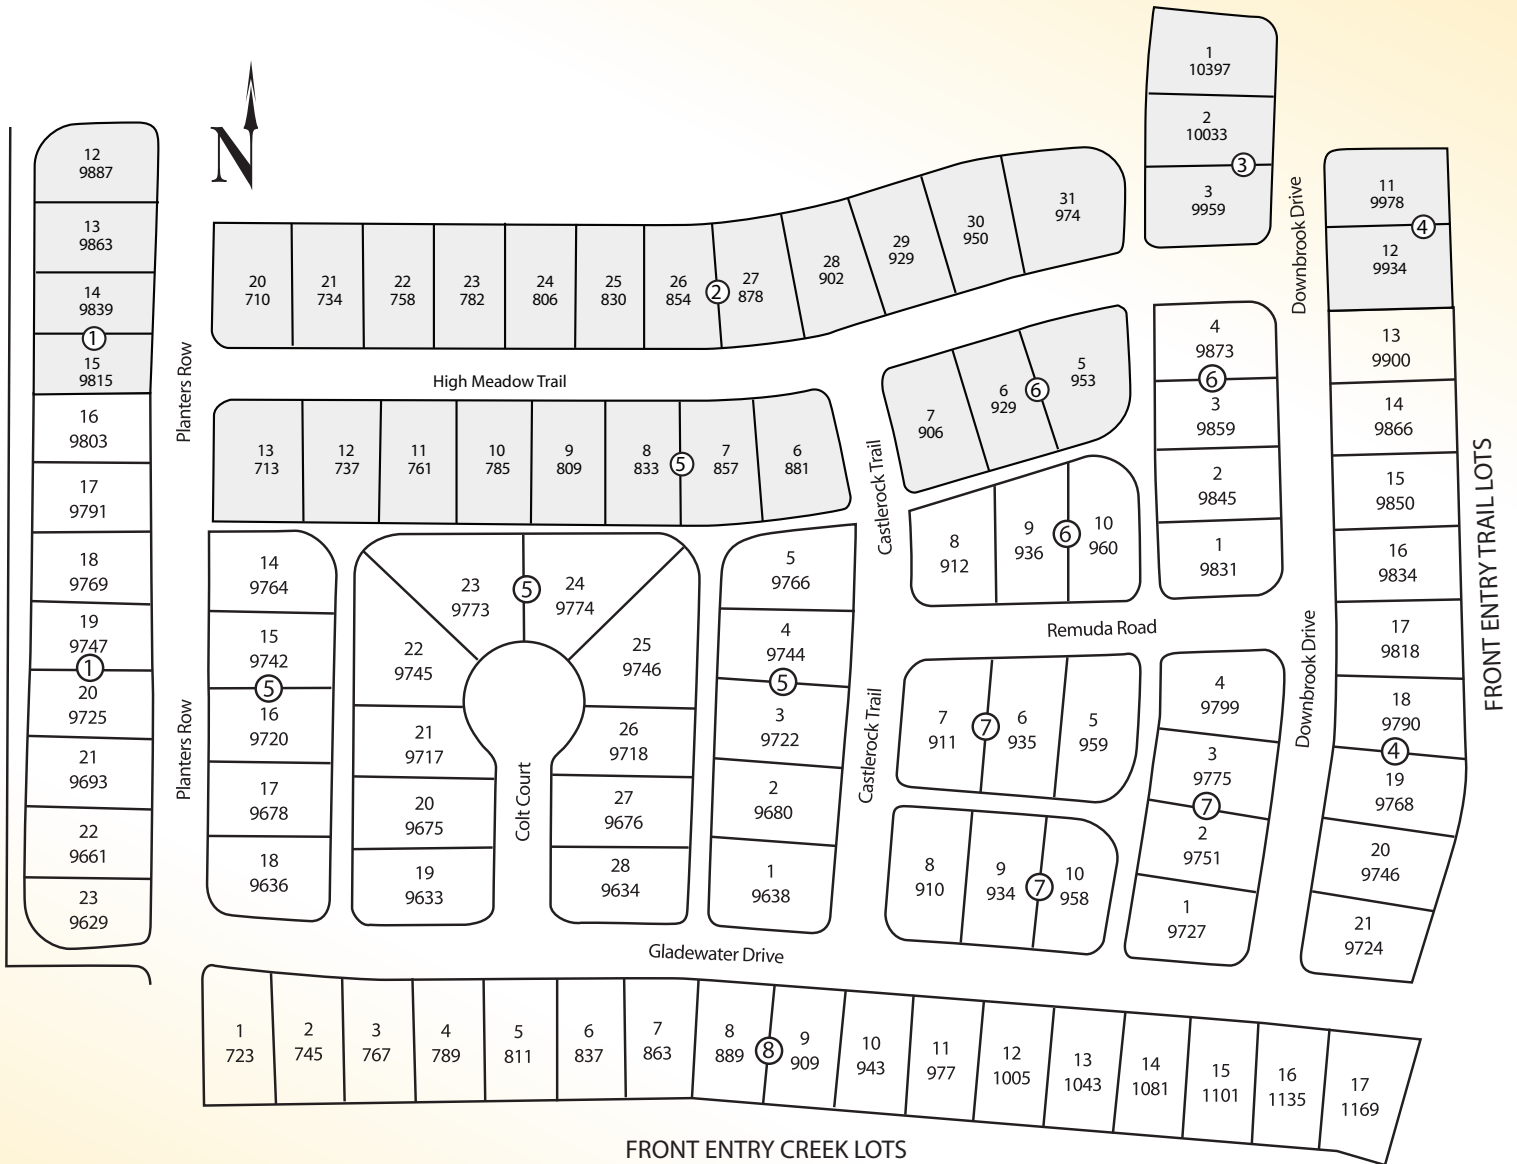

SITE PLAN

TRAILS OF WEST FRISCO

PHASE 14 & 15

This map is a schematic for exhibition purposes only and does not represent the exact location or configuration of homes or homesites shown thereon.